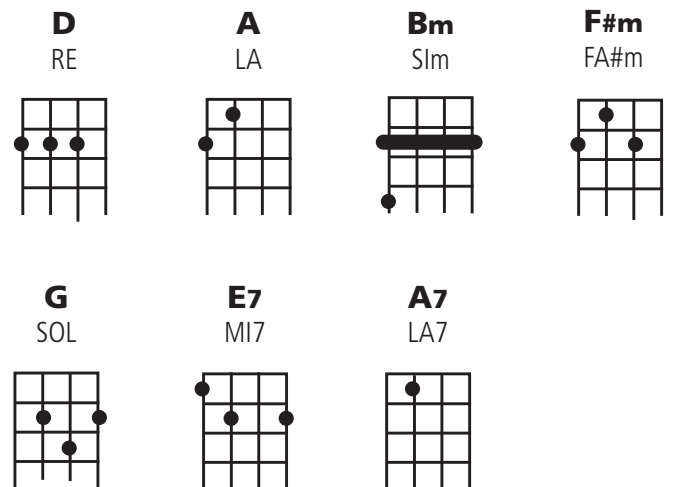

Estrillo

Acordes